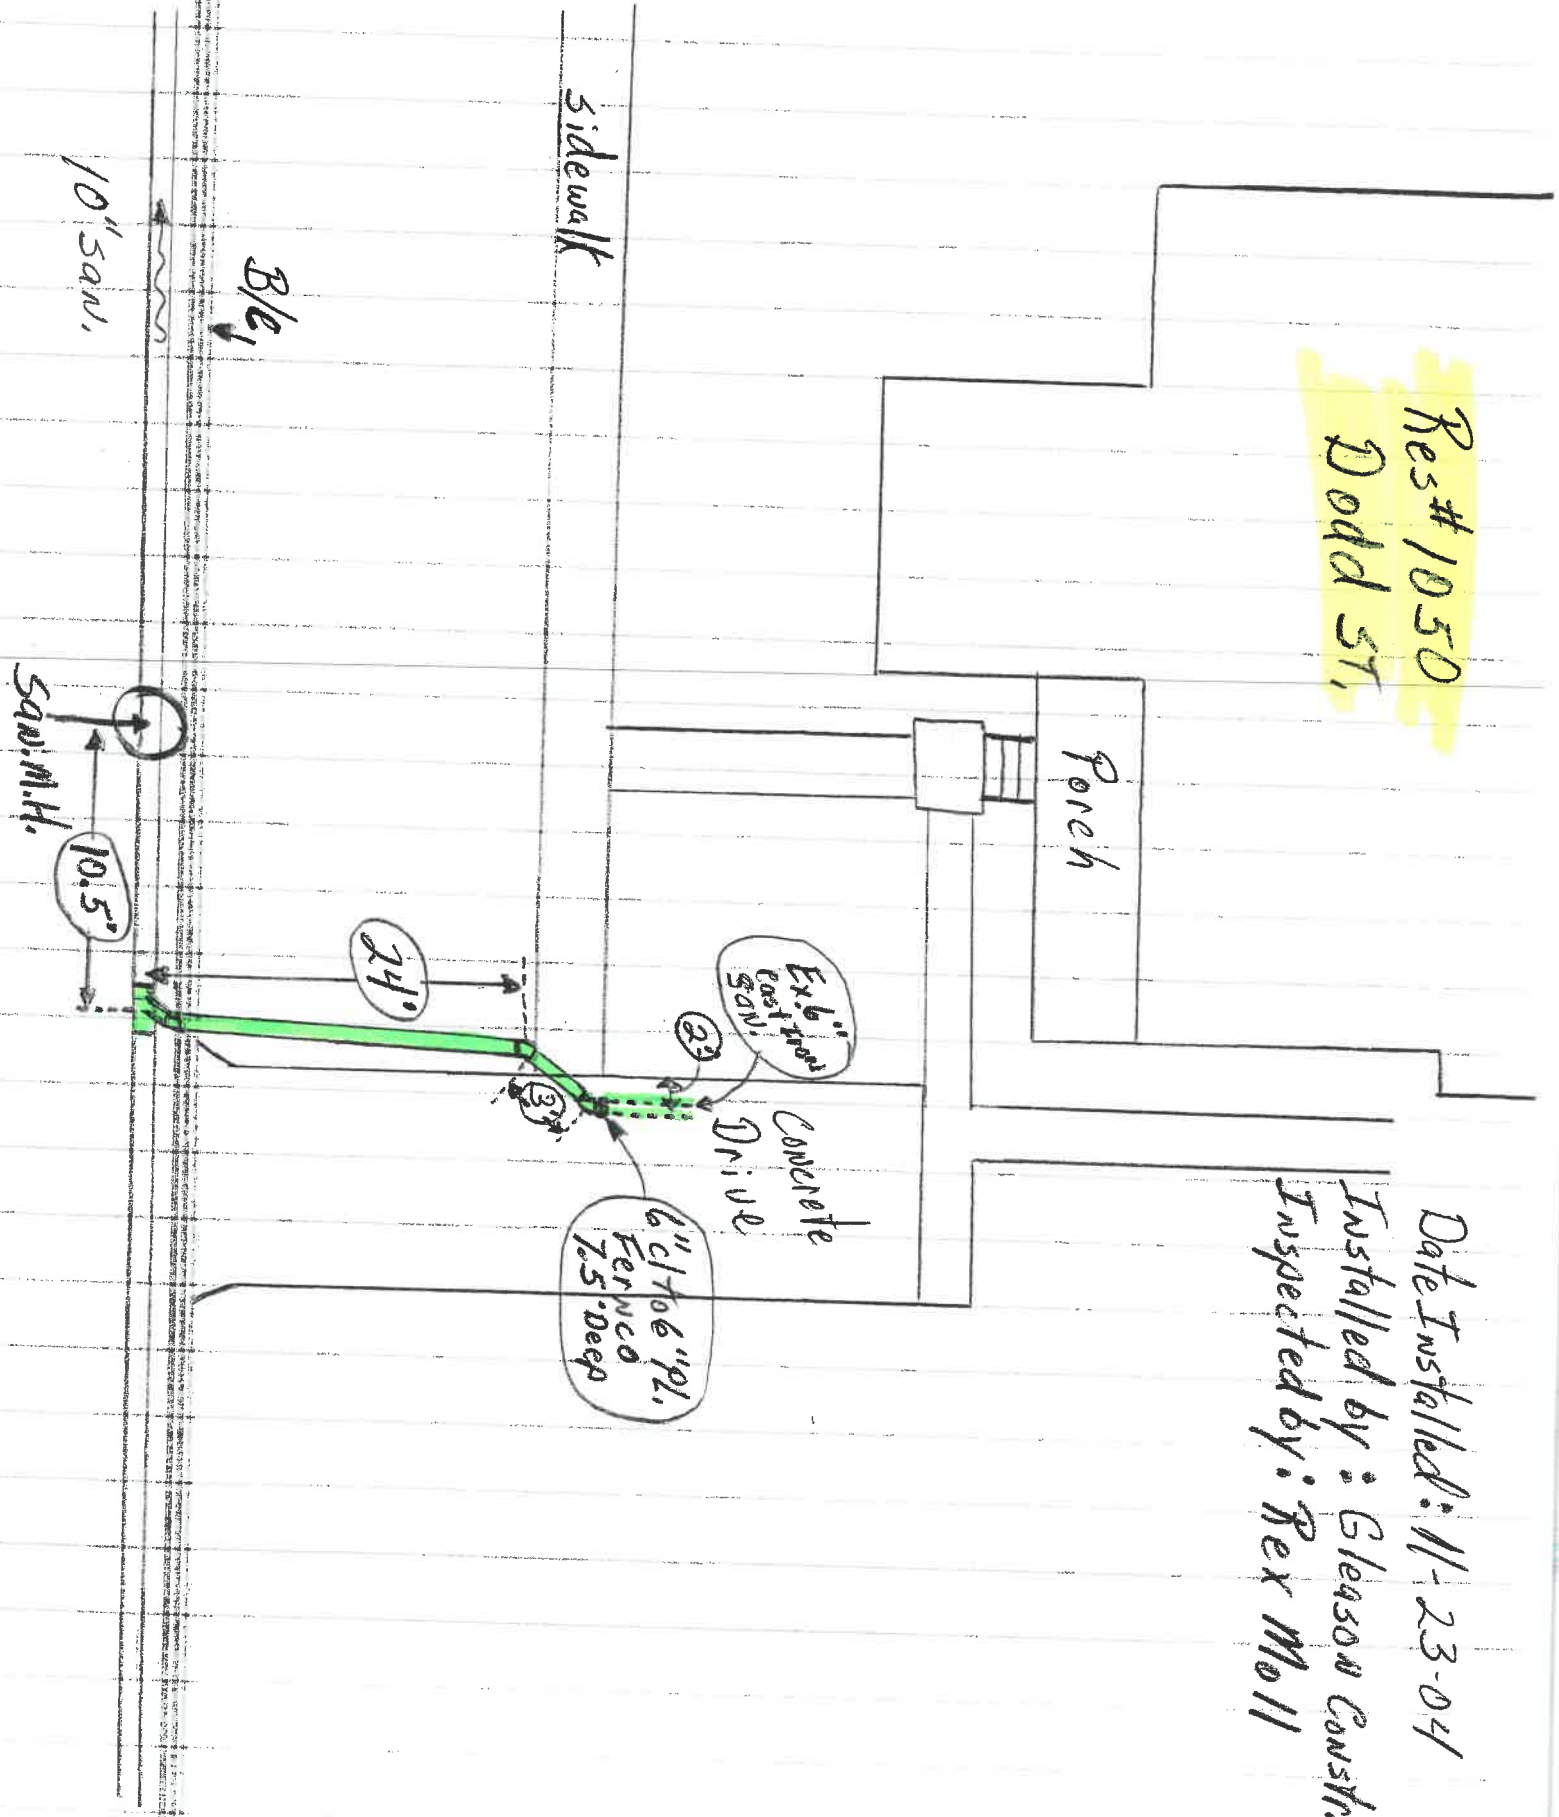

Res # 1050
Dodd St.

Date Installed: 11-23-04
Installed by: Gleason Const.
Inspected by: Rex Mo11

Res # 1050
Dodd St.

Date Installed: 11-23-04
Installed by: Gleason Const.
Inspected by: Rex Mo 11